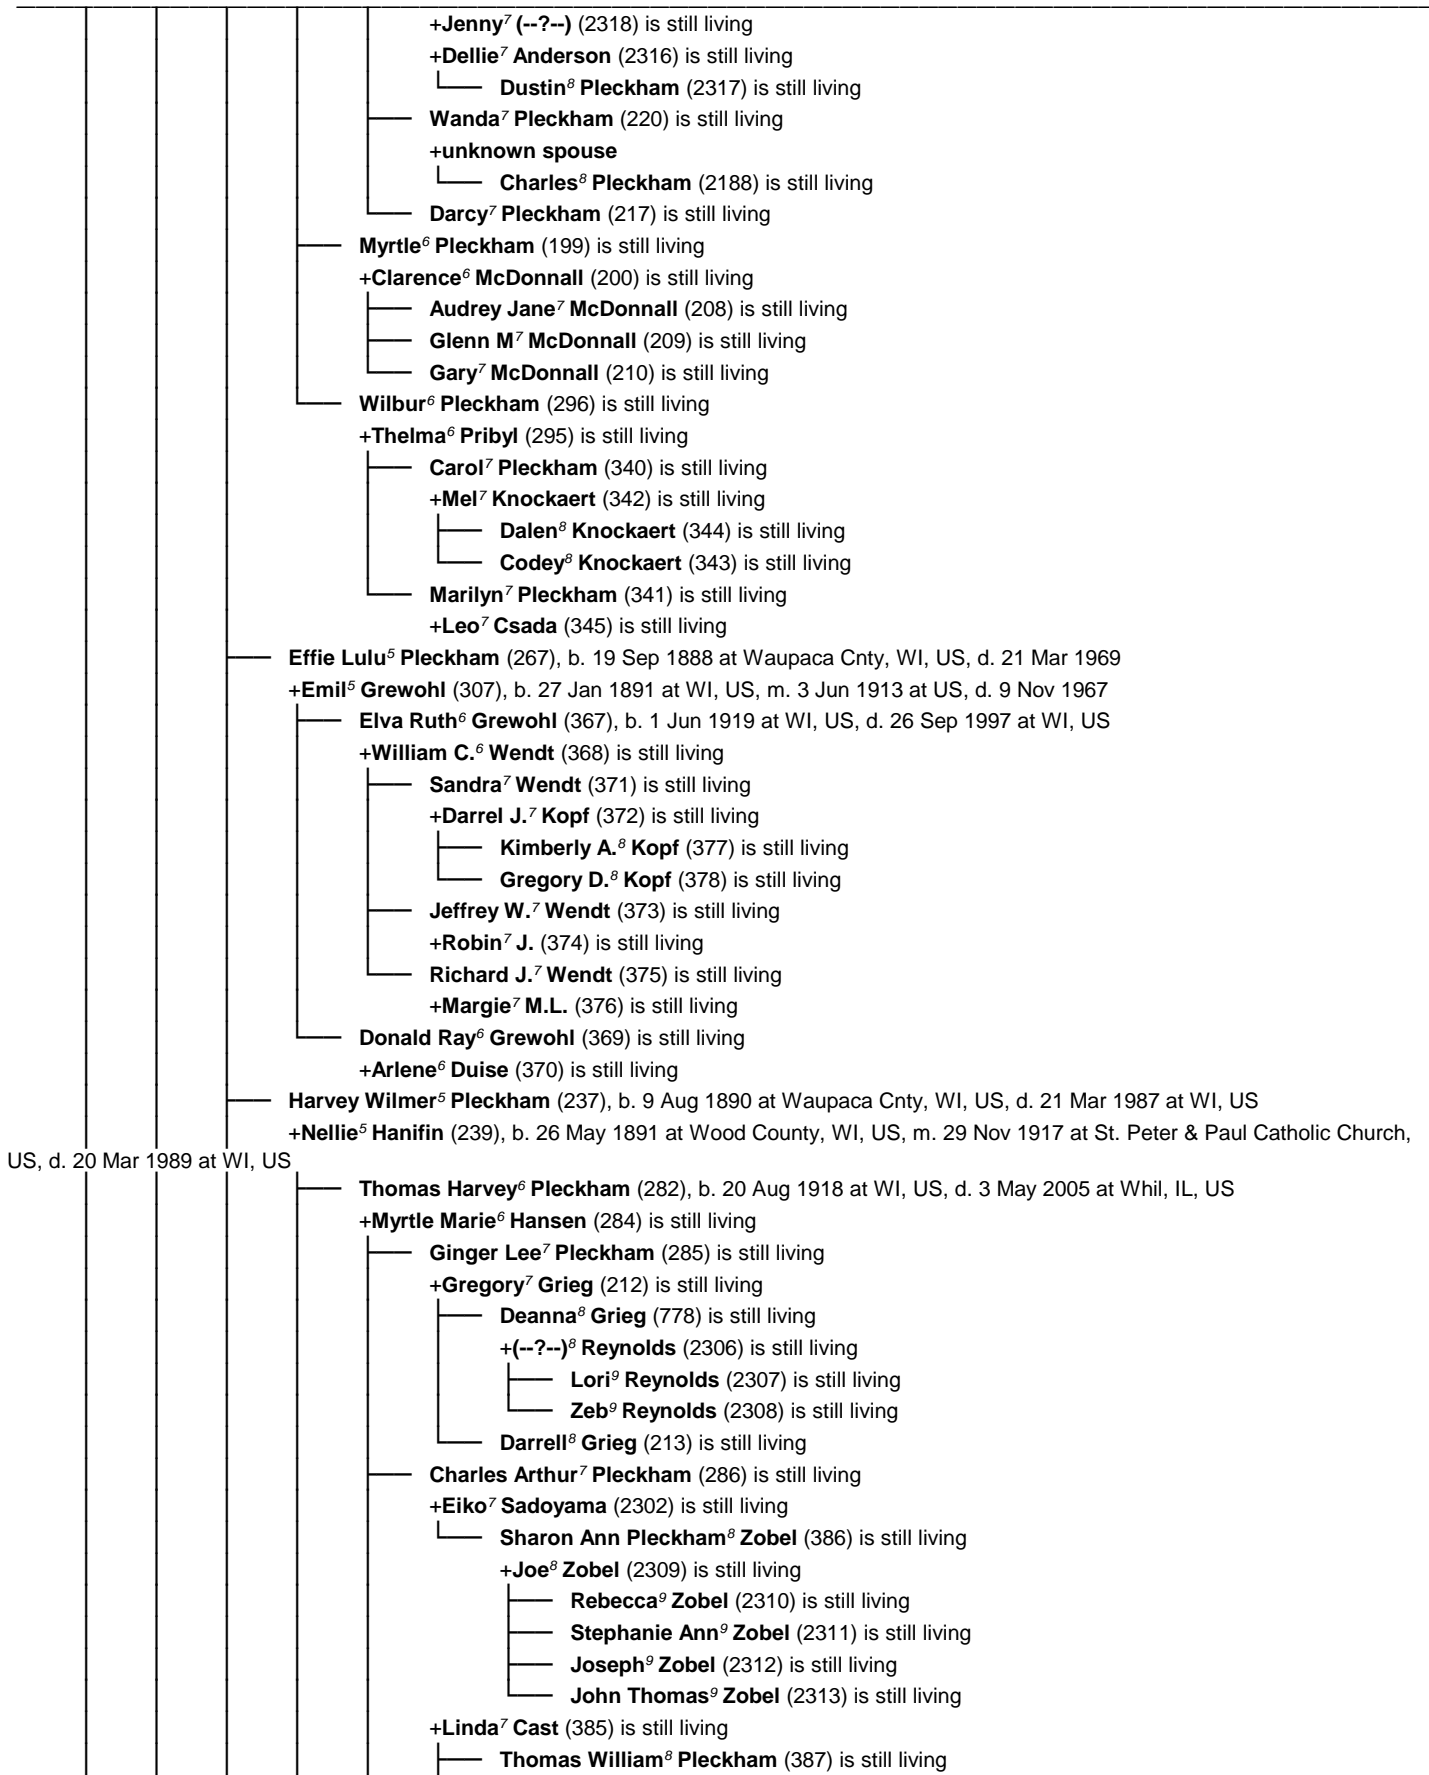

Appleton Branch of the Plückhahn Family Tree

- +Aaron B⁷ Richeson (384) is still living
 - Eileen Gail⁸ Richeson (300) is still living
 - +Mark⁸ Butt (19) is still living
 - Mark Aaron⁸ Richeson (299) is still living
 - +Paula⁸ Whalen (20) is still living
 - Pam Denise⁸ Richeson (298) is still living
 - +Rob⁸ Gustafson (18) is still living
- William John⁷ Penn (365) is still living
- +Sharon⁷ Wiltfang (301) is still living
 - Donald Peter⁸ Penn (184) is still living
 - +Sandra⁸ Clark (195) is still living
 - +Lori⁸ Bauscher (193) is still living
 - Brandon Andrew⁹ Penn (196) is still living
 - Debra Grace⁸ Penn (191) is still living
 - +unknown spouse
 - Drew Andrew⁹ Penn (197) is still living
 - William Leonard⁸ Penn (192) is still living
 - +Melissa⁸ Kerley (194) is still living
 - Morgan Renee⁹ Penn (198) is still living
- Allie Laura⁵ Pleckham (271), b. 7 Jan 1885 at Waupaca Cnty, WI, US, d. 18 Dec 1952
- Merlin Fay⁵ Pleckham (231), b. 19 Feb 1888 at Waupaca Cnty, WI, US, d. 9 Jan 1960 at SK, CA
- +Malanda⁵ Chabot (232), b. 19 Sep 1894 at St. Charles, QU, CA, m. 17 Feb 1919 at SK, CA, d. 28 Jan 1977 at SK, CA
 - Mildred Viola⁶ Pleckham (233) is still living
 - +Edmond Clement⁶ Thiry (245), b. 13 Aug 1918 at SK, CA, m. 4 Jul 1949, d. 18 Apr 1989
 - Gene Edmond⁷ Thiry (244) is still living
 - Donna Jannette⁷ Thiry (243) is still living
 - Merlin Leon⁷ Thiry (247) is still living
 - Shirley Mildred⁷ Thiry (201) is still living
 - +Ken⁷ Webber (2148) is still living
 - Nancy⁸ Webber (2149) is still living
 - Denis⁸ Webber (2150) is still living
 - Grant Wayne⁷ Thiry (202) is still living
 - Florence May⁶ Pleckham (234) is still living
 - +Charles "Chuck" Frederick⁶ Gilder (248) is still living
 - Gary Wayne⁷ Gilder (249) is still living
 - +Barb⁷ (--?) (936) is still living
 - Barbara Jean⁷ Gilder (250) is still living
 - +Carl⁷ Mattson (780) is still living
 - Brion Jason⁸ Mattson (781) is still living
 - Christopher Erik⁸ Mattson (783) is still living
 - Arica Lynne⁸ Mattson (782) is still living
 - Allan Dale⁷ Gilder (251), b. 17 Sep 1953, d. 17 Mar 1989
 - Walter Francis⁶ Pleckham (235) is still living
 - +Irene Thelma⁶ Husband (252), b. 18 Jan 1924 at SK, CA, m. 3 Jun 1946, d. Nov 1997 at SK, CA
 - Sharon Ann⁷ Pleckham (253) is still living
 - Joan Thelma⁷ Pleckham (254) is still living
 - Kathleen Malinda⁷ Pleckham (255) is still living
 - Ruth Edith⁶ Pleckham (236) is still living
 - +Campbell⁶ Bradley (203), b. 9 Aug 1917 at SK, CA, m. 21 Sep 1949
 - Merlin⁷ Bradley (204) is still living
 - Dennis⁷ Bradley (205) is still living
 - Brent⁷ Bradley (206) is still living
 - Barry James⁷ Bradley (207) is still living
 - Floyd Bruce⁶ Pleckham (218) is still living
 - +Hellen⁶ Fox (219), b. 12 Apr 1938 at SK, CA, m. 28 Apr 1956, d. 3 May 2002 at SK, CA
 - Lavern⁷ Pleckham (221) is still living