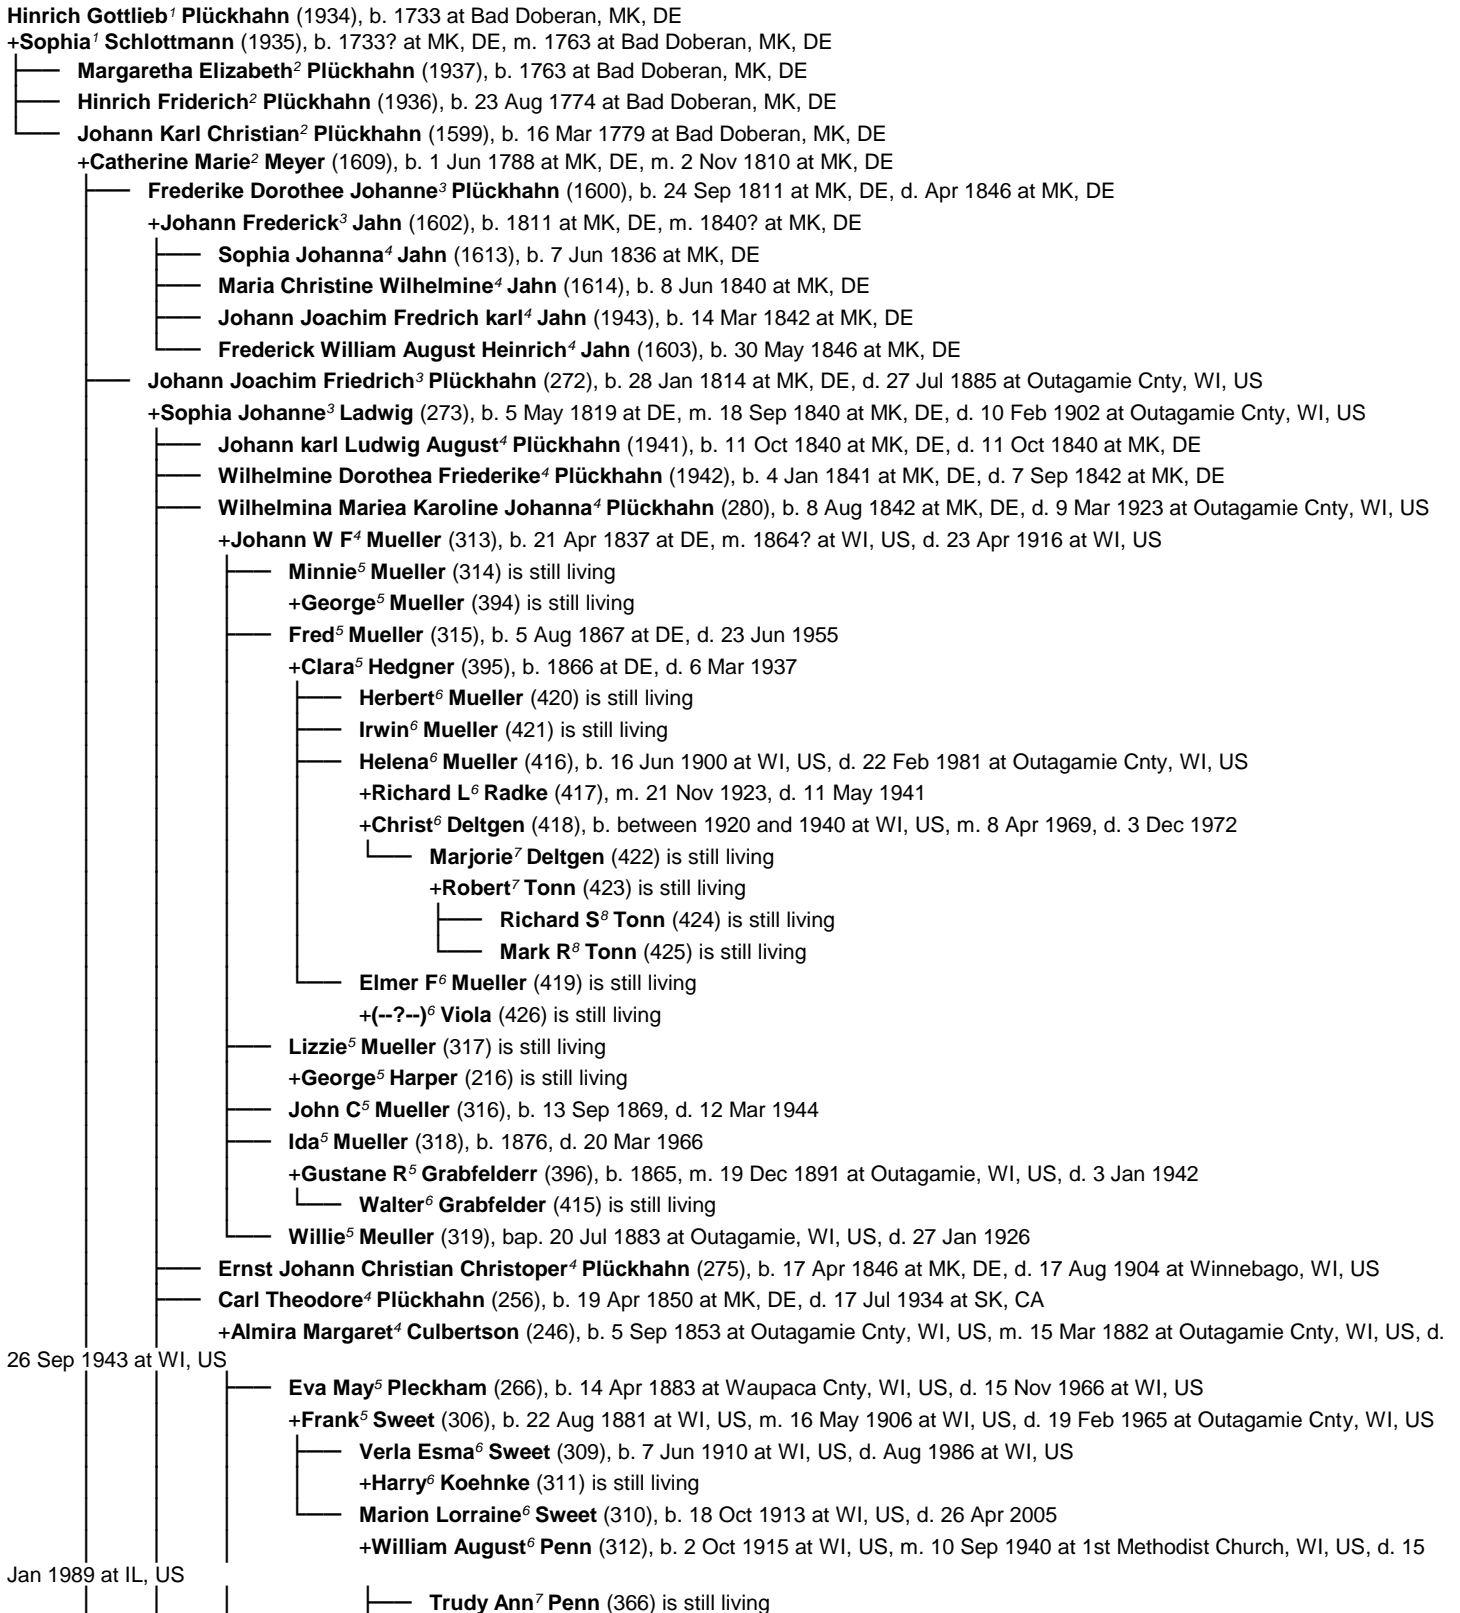

Appleton Branch of the Plückhahn Family Tree

- +Aaron B⁷ Richeson (384) is still living
 - Eileen Gail⁸ Richeson (300) is still living
 - +Mark⁸ Butt (19) is still living
 - Mark Aaron⁸ Richeson (299) is still living
 - +Paula⁸ Whalen (20) is still living
 - Pam Denise⁸ Richeson (298) is still living
 - +Rob⁸ Gustafson (18) is still living
- William John⁷ Penn (365) is still living
- +Sharon⁷ Wiltfang (301) is still living
 - Donald Peter⁸ Penn (184) is still living
 - +Sandra⁸ Clark (195) is still living
 - +Lori⁸ Bauscher (193) is still living
 - Brandon Andrew⁹ Penn (196) is still living
 - Debra Grace⁸ Penn (191) is still living
 - +unknown spouse
 - Drew Andrew⁹ Penn (197) is still living
 - William Leonard⁸ Penn (192) is still living
 - +Melissa⁸ Kerley (194) is still living
 - Morgan Renee⁹ Penn (198) is still living
- Allie Laura⁵ Pleckham (271), b. 7 Jan 1885 at Waupaca Cnty, WI, US, d. 18 Dec 1952
- Merlin Fay⁵ Pleckham (231), b. 19 Feb 1888 at Waupaca Cnty, WI, US, d. 9 Jan 1960 at SK, CA
- +Malanda⁵ Chabot (232), b. 19 Sep 1894 at St. Charles, QU, CA, m. 17 Feb 1919 at SK, CA, d. 28 Jan 1977 at SK, CA
 - Mildred Viola⁶ Pleckham (233) is still living
 - +Edmond Clement⁶ Thiry (245), b. 13 Aug 1918 at SK, CA, m. 4 Jul 1949, d. 18 Apr 1989
 - Gene Edmond⁷ Thiry (244) is still living
 - Donna Jannette⁷ Thiry (243) is still living
 - Merlin Leon⁷ Thiry (247) is still living
 - Shirley Mildred⁷ Thiry (201) is still living
 - +Ken⁷ Webber (2148) is still living
 - Nancy⁸ Webber (2149) is still living
 - Denis⁸ Webber (2150) is still living
 - Grant Wayne⁷ Thiry (202) is still living
 - Florence May⁶ Pleckham (234) is still living
 - +Charles "Chuck" Frederick⁶ Gilder (248) is still living
 - Gary Wayne⁷ Gilder (249) is still living
 - +Barb⁷ (--?) (936) is still living
 - Barbara Jean⁷ Gilder (250) is still living
 - +Carl⁷ Mattson (780) is still living
 - Brion Jason⁸ Mattson (781) is still living
 - Christopher Erik⁸ Mattson (783) is still living
 - Arica Lynne⁸ Mattson (782) is still living
 - Allan Dale⁷ Gilder (251), b. 17 Sep 1953, d. 17 Mar 1989
 - Walter Francis⁶ Pleckham (235) is still living
 - +Irene Thelma⁶ Husband (252), b. 18 Jan 1924 at SK, CA, m. 3 Jun 1946, d. Nov 1997 at SK, CA
 - Sharon Ann⁷ Pleckham (253) is still living
 - Joan Thelma⁷ Pleckham (254) is still living
 - Kathleen Malinda⁷ Pleckham (255) is still living
 - Ruth Edith⁶ Pleckham (236) is still living
 - +Campbell⁶ Bradley (203), b. 9 Aug 1917 at SK, CA, m. 21 Sep 1949
 - Merlin⁷ Bradley (204) is still living
 - Dennis⁷ Bradley (205) is still living
 - Brent⁷ Bradley (206) is still living
 - Barry James⁷ Bradley (207) is still living
 - Floyd Bruce⁶ Pleckham (218) is still living
 - +Hellen⁶ Fox (219), b. 12 Apr 1938 at SK, CA, m. 28 Apr 1956, d. 3 May 2002 at SK, CA
 - Lavern⁷ Pleckham (221) is still living