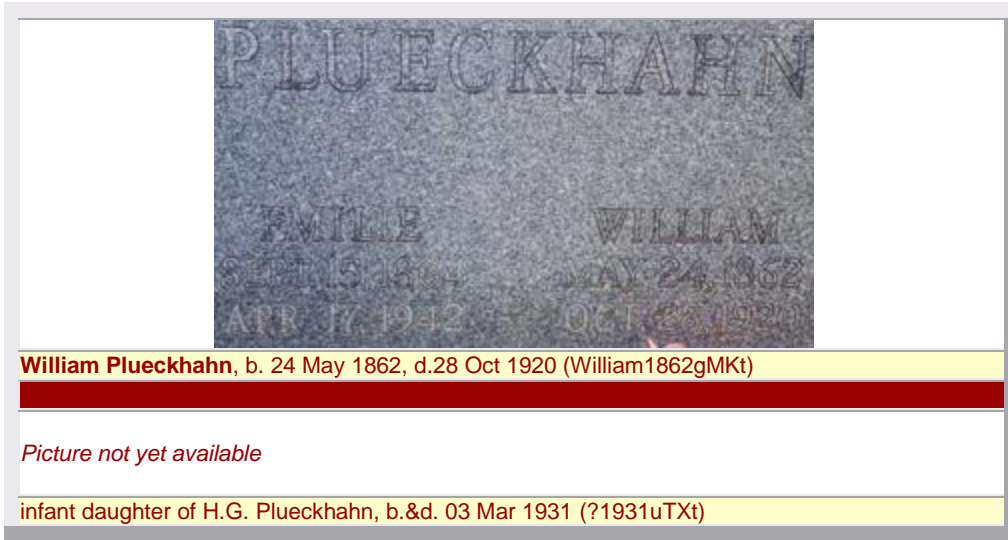

Heinrich Plueckhahn, b. 18 Oct 1869, d. 26 May 1888 (Heinric1869uTXt)

Photo not yet available

Laura (Plueckhahn) Hinze, b. 26 Jan 1891, d. 25 Jul 1975 (Laura1891uTXt)

Lina H. Plueckhahn, b. 07 Jul 1903, d. 07 Jan 1907 (Lina1903uTXt)

Sources:

Much of the information comes from
Cemetery Records of Washington County Texas 1826-1960, by Judy and Nath Winfield, Jr.